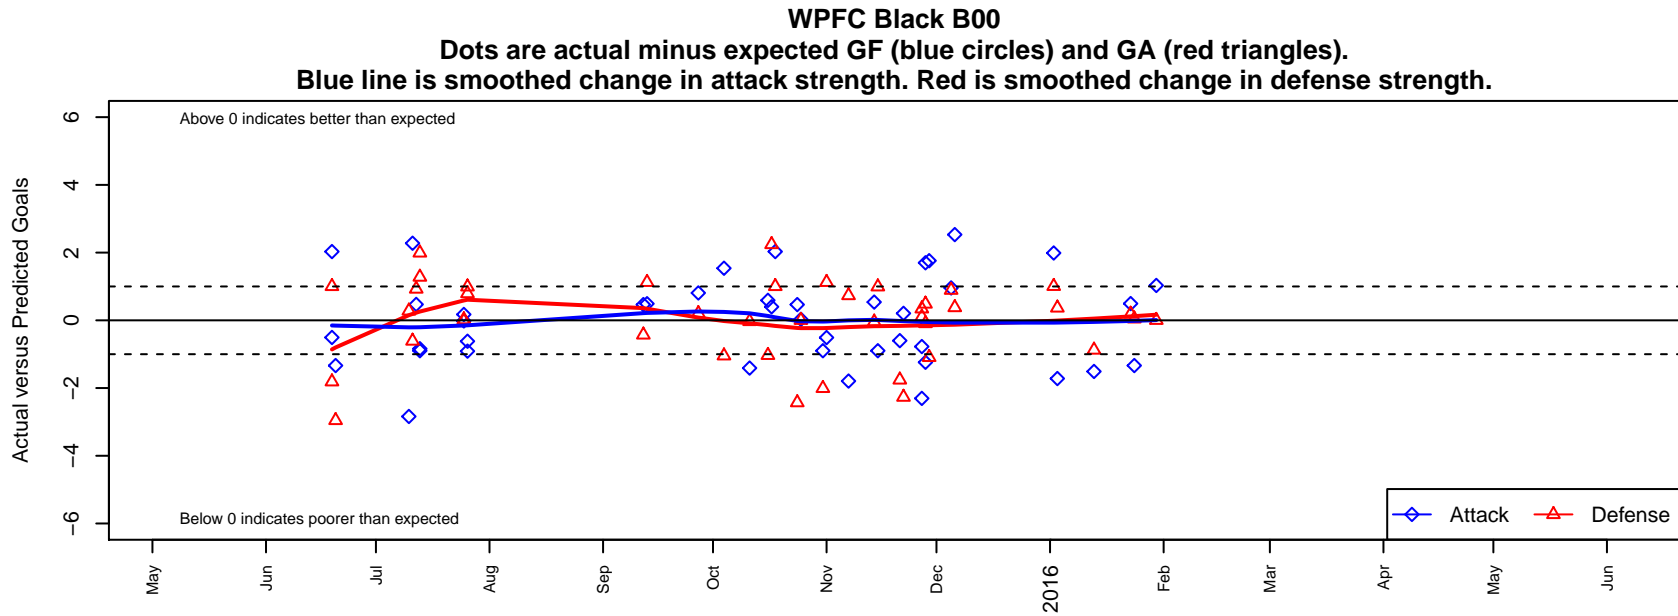

WPFC Black B00

Washington Premier FC
 Tacoma, WA
 B00 total strength=1583
 attack=17.51 defense=13.02
 fall league = RCL B00 Div 1

alt names used:
 WPFC B00 Black A
 WASHINGTON PREMIER FC B'00 BLACK (W/
 WASHINGTON PREMIER FC B'00 BLACK (W/
 WPFC Boys 2000 Black
 WPFC B00 Black A
 WASHINGTON PREMIER FC B'00 BLACK (W/
 WPFC B00 Black A

**attack and defense variance (black dot)
relative to other teams
and top 10 in region**

**attack and defense rating
relative to others at age
and all opponents in last 13 months**

Performance relative to 13 month average