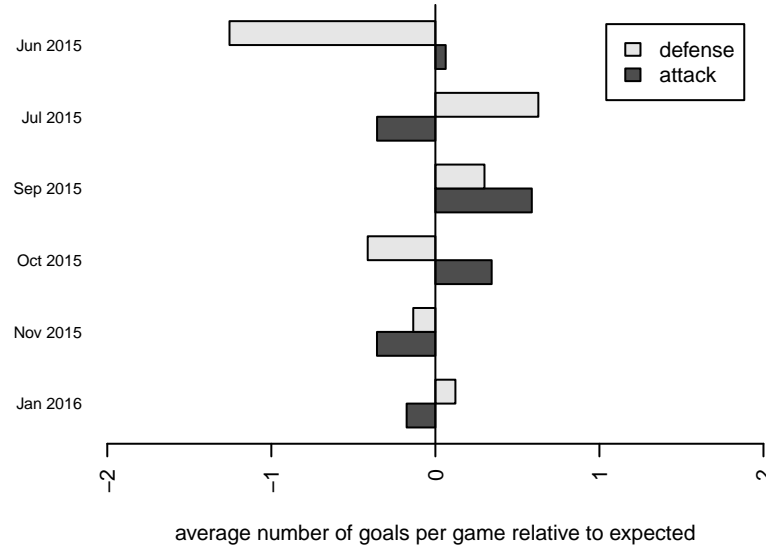

Performance relative to 13 month average