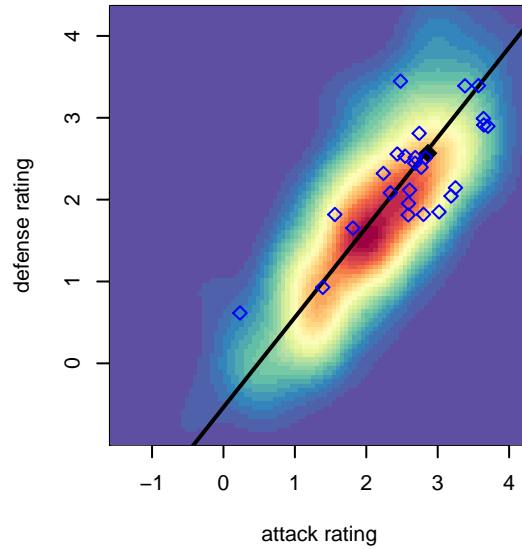

WPFC Black B00

Washington Premier FC
 Tacoma, WA
 B00 total strength=1583
 attack=17.51 defense=13.02
 fall league = RCL B00 Div 1

alt names used:
 WPFC B00 Black A
 WASHINGTON PREMIER FC B'00 BLACK (W/
 WASHINGTON PREMIER FC B'00 BLACK (W/
 WPFC Boys 2000 Black
 WPFC B00 Black A
 WASHINGTON PREMIER FC B'00 BLACK (W/
 WPFC B00 Black A

**attack and defense variance (black dot)
relative to other teams
and top 10 in region**

**attack and defense rating
relative to others at age
and all opponents in last 13 months**

Performance relative to 13 month average