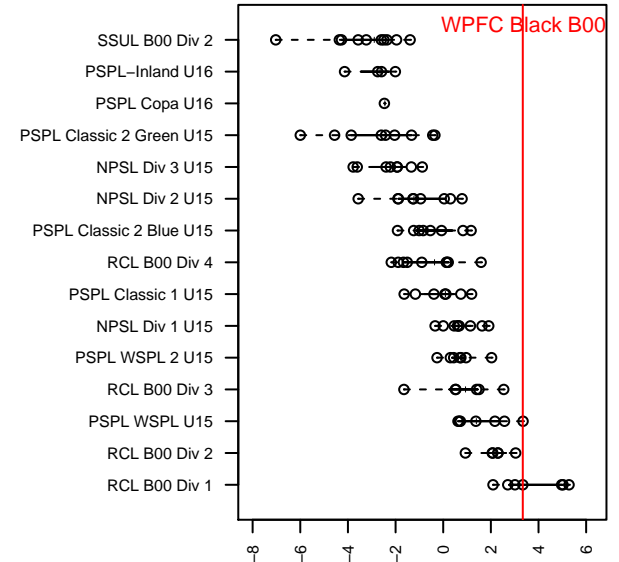

WPFC Black B00

Washington Premier FC
 Tacoma, WA
 B00 total strength=1583
 attack=17.51 defense=13.02
 fall league = RCL B00 Div 1

alt names used:
 WPFC B00 Black A
 WASHINGTON PREMIER FC B'00 BLACK (W/
 WASHINGTON PREMIER FC B'00 BLACK (W/
 WPFC Boys 2000 Black
 WPFC B00 Black A
 WASHINGTON PREMIER FC B'00 BLACK (W/
 WPFC B00 Black A

Venues played:
 2015 Rainier Challenge Samba U15
 2015 Nike Crossfire Challenge Super Group U'
 2015 Surf Cup Surf Super Cup U15
 2015 FWRL B00
 2015 RCL B00 Div 1
 2015 LV Mayors Fall Classic U-15 WCDA - Pl
 2015 WYS Championship B00

**attack and defense variance (black dot)
relative to other teams
and top 10 in region**

**attack and defense rating
relative to others at age
and all opponents in last 13 months**

Performance relative to 13 month average