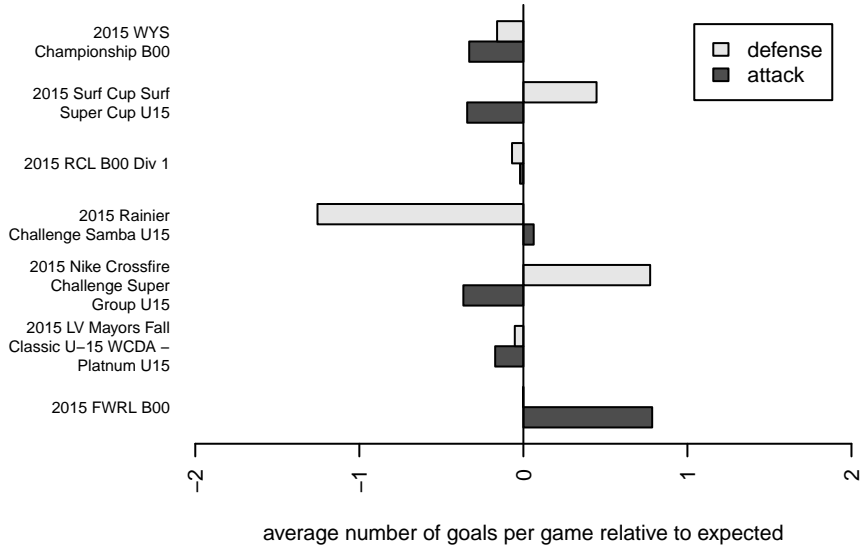

WPFC Black B00

Washington Premier FC
 Tacoma, WA
 B00 total strength=1583
 attack=17.51 defense=13.02
 fall league = RCL B00 Div 1

alt names used:
 WPFC B00 Black A
 WASHINGTON PREMIER FC B'00 BLACK (W/
 WASHINGTON PREMIER FC B'00 BLACK (W/
 WPFC Boys 2000 Black
 WPFC B00 Black A
 WASHINGTON PREMIER FC B'00 BLACK (W/
 WPFC B00 Black A

**attack and defense variance (black dot)
relative to other teams
and top 10 in region**

**attack and defense rating
relative to others at age
and all opponents in last 13 months**

Performance relative to 13 month average